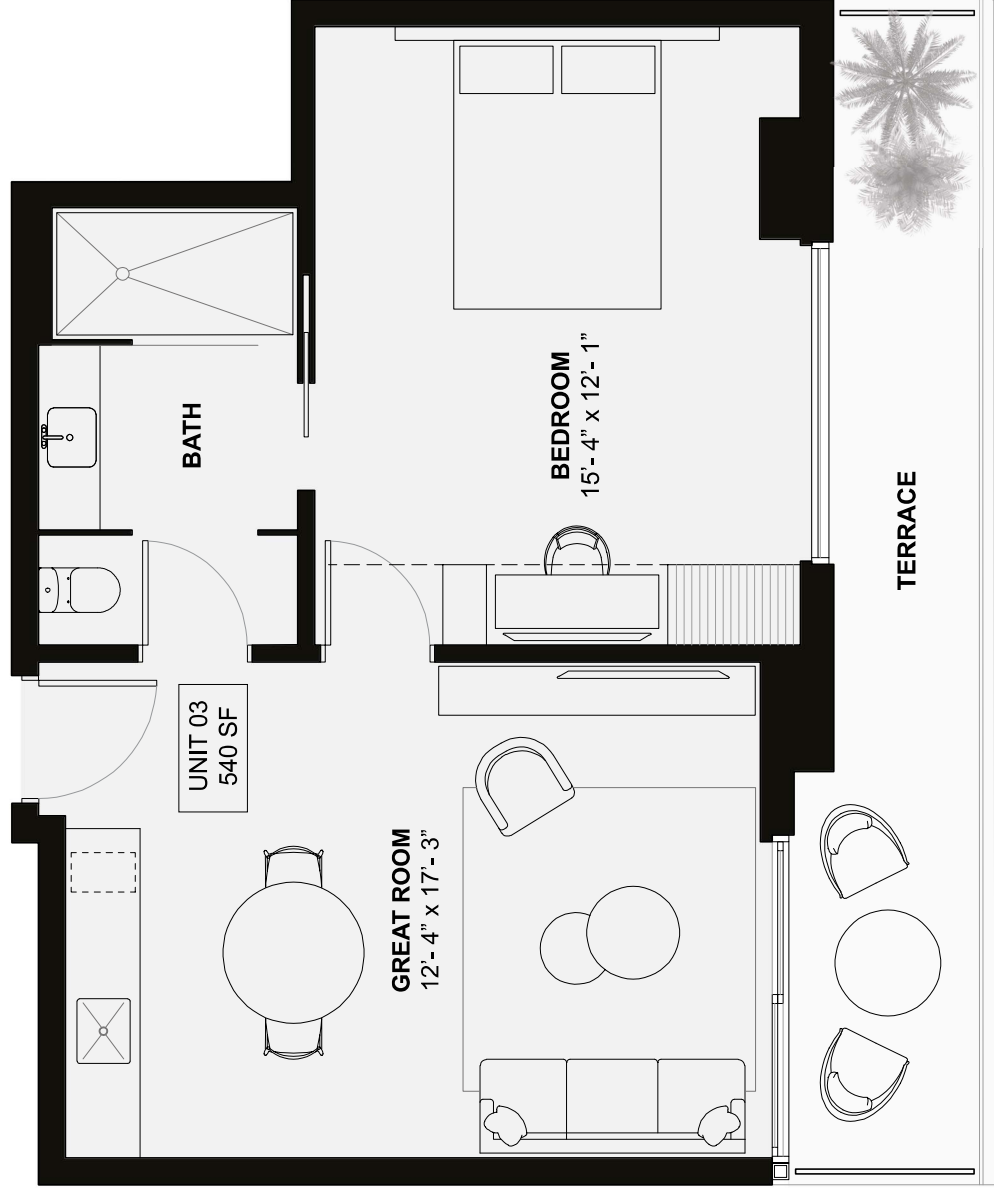

Panoramic water and skyline views

Top-floor Grande Suites with 11-foot ceiling height

Floor-to-ceiling impact windows and doors

Spacious terraces

Streamlined modern kitchens by Italkraft

Miele kitchen appliance suite

RESIDENCE 01

1 Bedroom
Interior 610 SF / 37 M²
Terrace
3th, 6th and 24th Floors 135 SF / 13 M²
7th - 33rd Floors 157 SF / 15 M²

RESIDENCE 03

1 Bedroom
Interior 540 SF / 50 M²
Terrace
3th, 6th and 24th Floors 125 SF / 12 M²
7th - 23rd Floors 127 SF / 12 M²

NORTH EAST

RESIDENCE 04

- 1 Bedroom
- Interior 540 SF / 50 M²
- Terrace
- 3th, 6th and 24th Floors 125 SF / 12 M²
- 7th - 23rd Floors 127 SF / 12 M²

EAST

UNIT 05
540 SF

GREAT ROOM
14'-6" x 17'-3"

BEDROOM
14' x 11'-4"