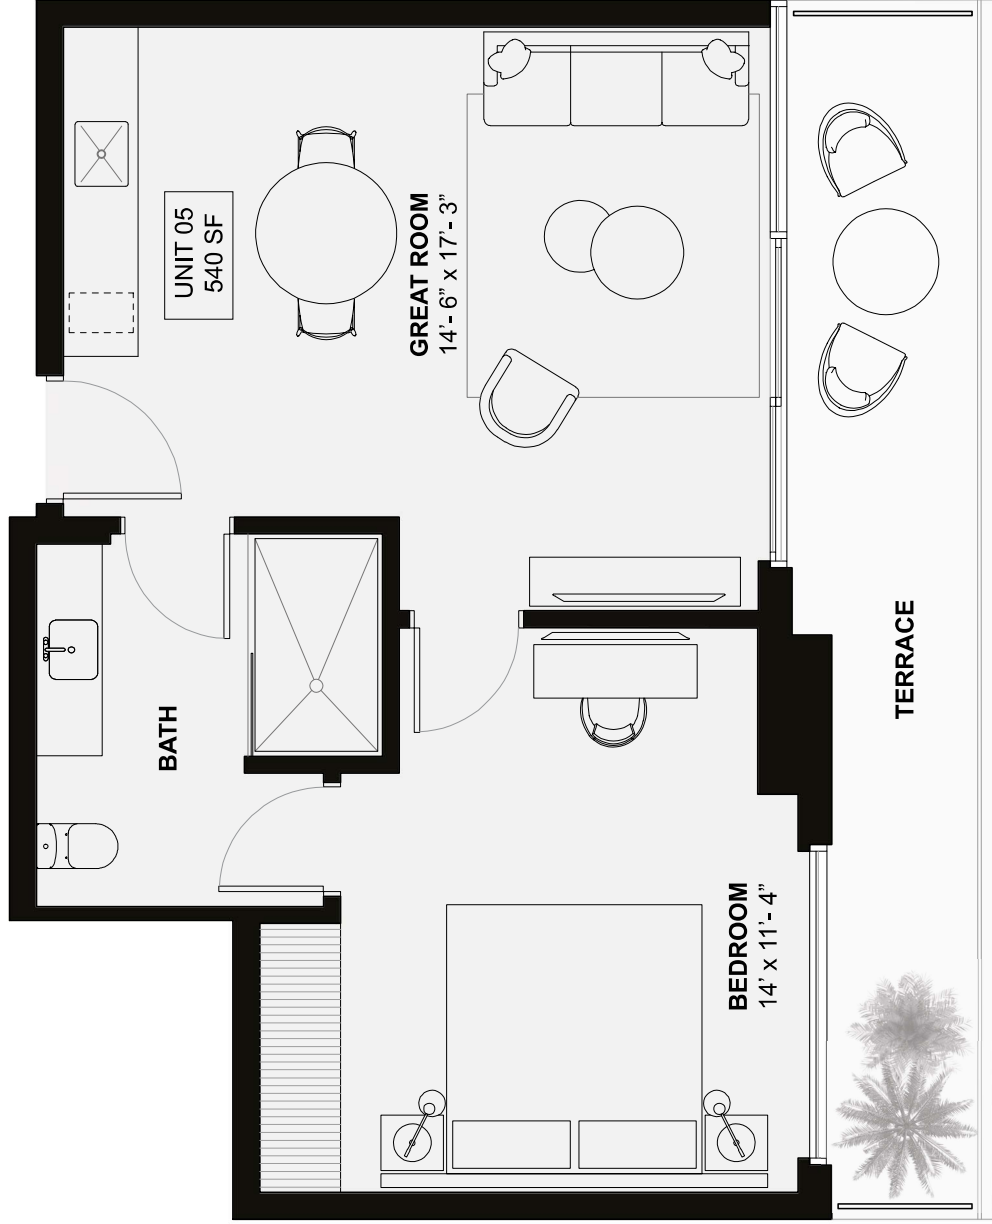

Panoramic water and skyline views

Top-floor Grande Suites with 11-foot ceiling height

Floor-to-ceiling impact windows and doors

Spacious terraces

Streamlined modern kitchens by Italkraft

Miele kitchen appliance suite

RESIDENCE 01

1 Bedroom
Interior 610 SF / 37 M²
Terrace
3th, 6th and 24th Floors 135 SF / 13 M²
7th - 33rd Floors 157 SF / 15 M²

RESIDENCE 03

1 Bedroom
Interior 540 SF / 50 M²
Terrace
3th, 6th and 24th Floors 125 SF / 12 M²
7th - 23rd Floors 127 SF / 12 M²

NORTH EAST

RESIDENCE 04

- 1 Bedroom
- Interior 540 SF / 50 M²
- Terrace
- 3th, 6th and 24th Floors 125 SF / 12 M²
- 7th - 23rd Floors 127 SF / 12 M²

EAST

UNIT 05
540 SF

GREAT ROOM
14'-6" x 17'-3"

BEDROOM
14' x 11'-4"

BATH

TERRACE

RESIDENCE 05

1 Bedroom
Interior 540 SF / 37 M²
Terrace
3th, 6th and 24th Floors 125 SF / 12 M²
7th - 33rd Floors 127 SF / 12 M²

SOUTH EAST

RESIDENCE 07

SOUTH WEST

- 1 Bedroom Interior 620 SF / 58 M²
- Terrace
- 3th, 6th and 24th Floors 45 SF / 40 M²
- 7th - 23rd Floors 35 SF / 33 M²