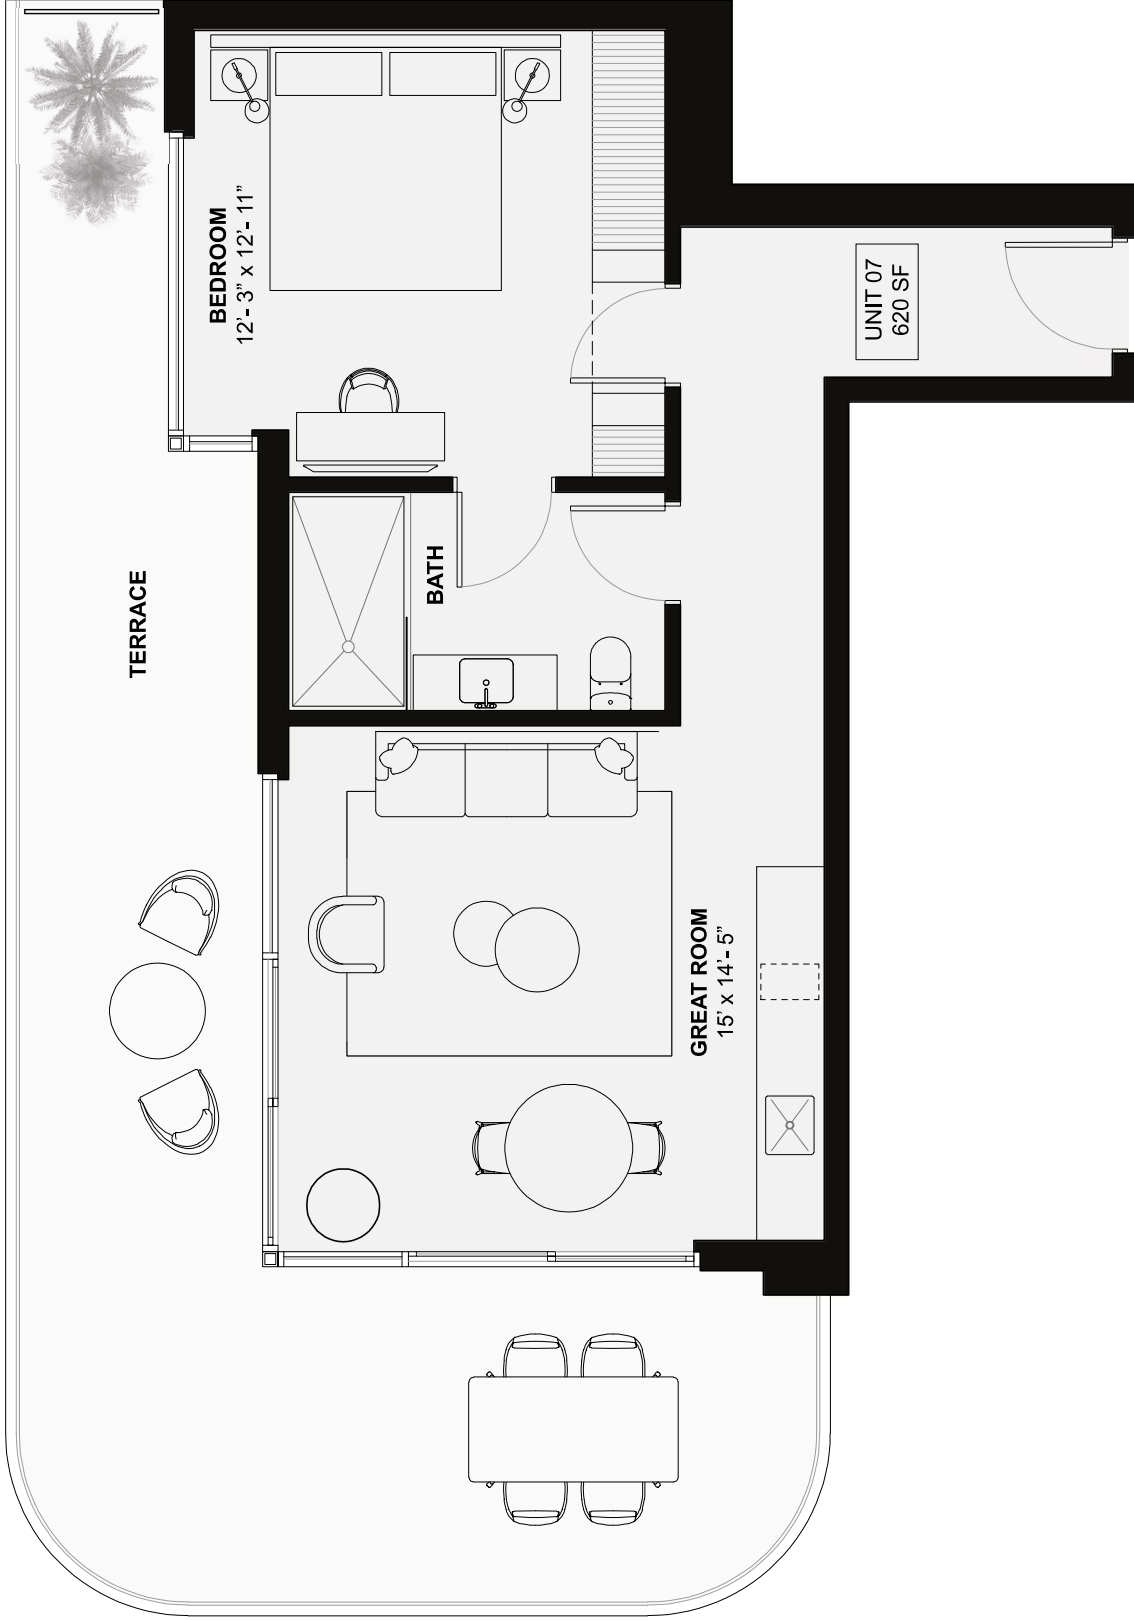

Panoramic water and skyline views

Top-floor Grande Suites with 11-foot ceiling height

Floor-to-ceiling impact windows and doors

Spacious terraces

Streamlined modern kitchens by Italkraft

Miele kitchen appliance suite

NORTH EAST

RESIDENCE 04

- 1 Bedroom
- Interior 540 SF / 50 M²
- Terrace
- 3th, 6th and 24th Floors 125 SF / 12 M²
- 7th - 23rd Floors 127 SF / 12 M²

EAST

UNIT 05
540 SF

GREAT ROOM
14'-6" x 17'-3"

BEDROOM
14' x 11'-4"

BATH

TERRACE

RESIDENCE 05

1 Bedroom
Interior 540 SF / 37 M²
Terrace
3th, 6th and 24th Floors 125 SF / 12 M²
7th - 33rd Floors 127 SF / 12 M²

SOUTH EAST

RESIDENCE 07

SOUTH WEST

- 1 Bedroom Interior 620 SF / 58 M²
- Terrace
- 3th, 6th and 24th Floors 45 SF / 40 M²
- 7th - 23rd Floors 35 SF / 33 M²