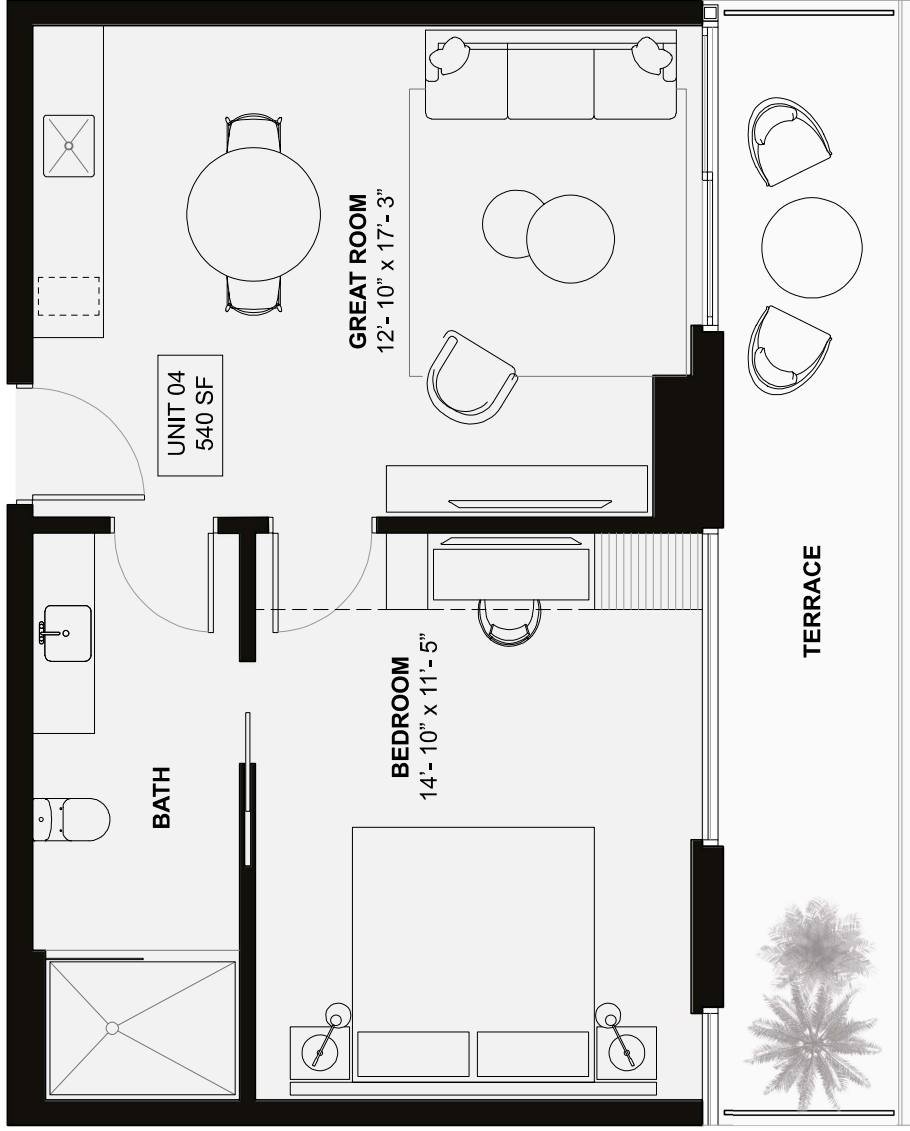

Panoramic water and skyline views

Top-floor Grande Suites with 11-foot ceiling height

Floor-to-ceiling impact windows and doors

Spacious terraces

Streamlined modern kitchens by Italkraft

Miele kitchen appliance suite

RESIDENCE 01

1 Bedroom
Interior 610 SF / 37 M²
Terrace
3th, 6th and 24th Floors 135 SF / 13 M²
7th - 33rd Floors 157 SF / 15 M²

RESIDENCE 03

1 Bedroom
Interior 540 SF / 50 M²
Terrace
3th, 6th and 24th Floors 125 SF / 12 M²
7th - 23rd Floors 127 SF / 12 M²

NORTH EAST

RESIDENCE 04

- 1 Bedroom
- Interior 540 SF / 50 M²
- Terrace
- 3th, 6th and 24th Floors 125 SF / 12 M²
- 7th - 23rd Floors 127 SF / 12 M²

EAST

UNIT 05
540 SF

GREAT ROOM
14'-6" x 17'-3"

BEDROOM
14' x 11'-4"