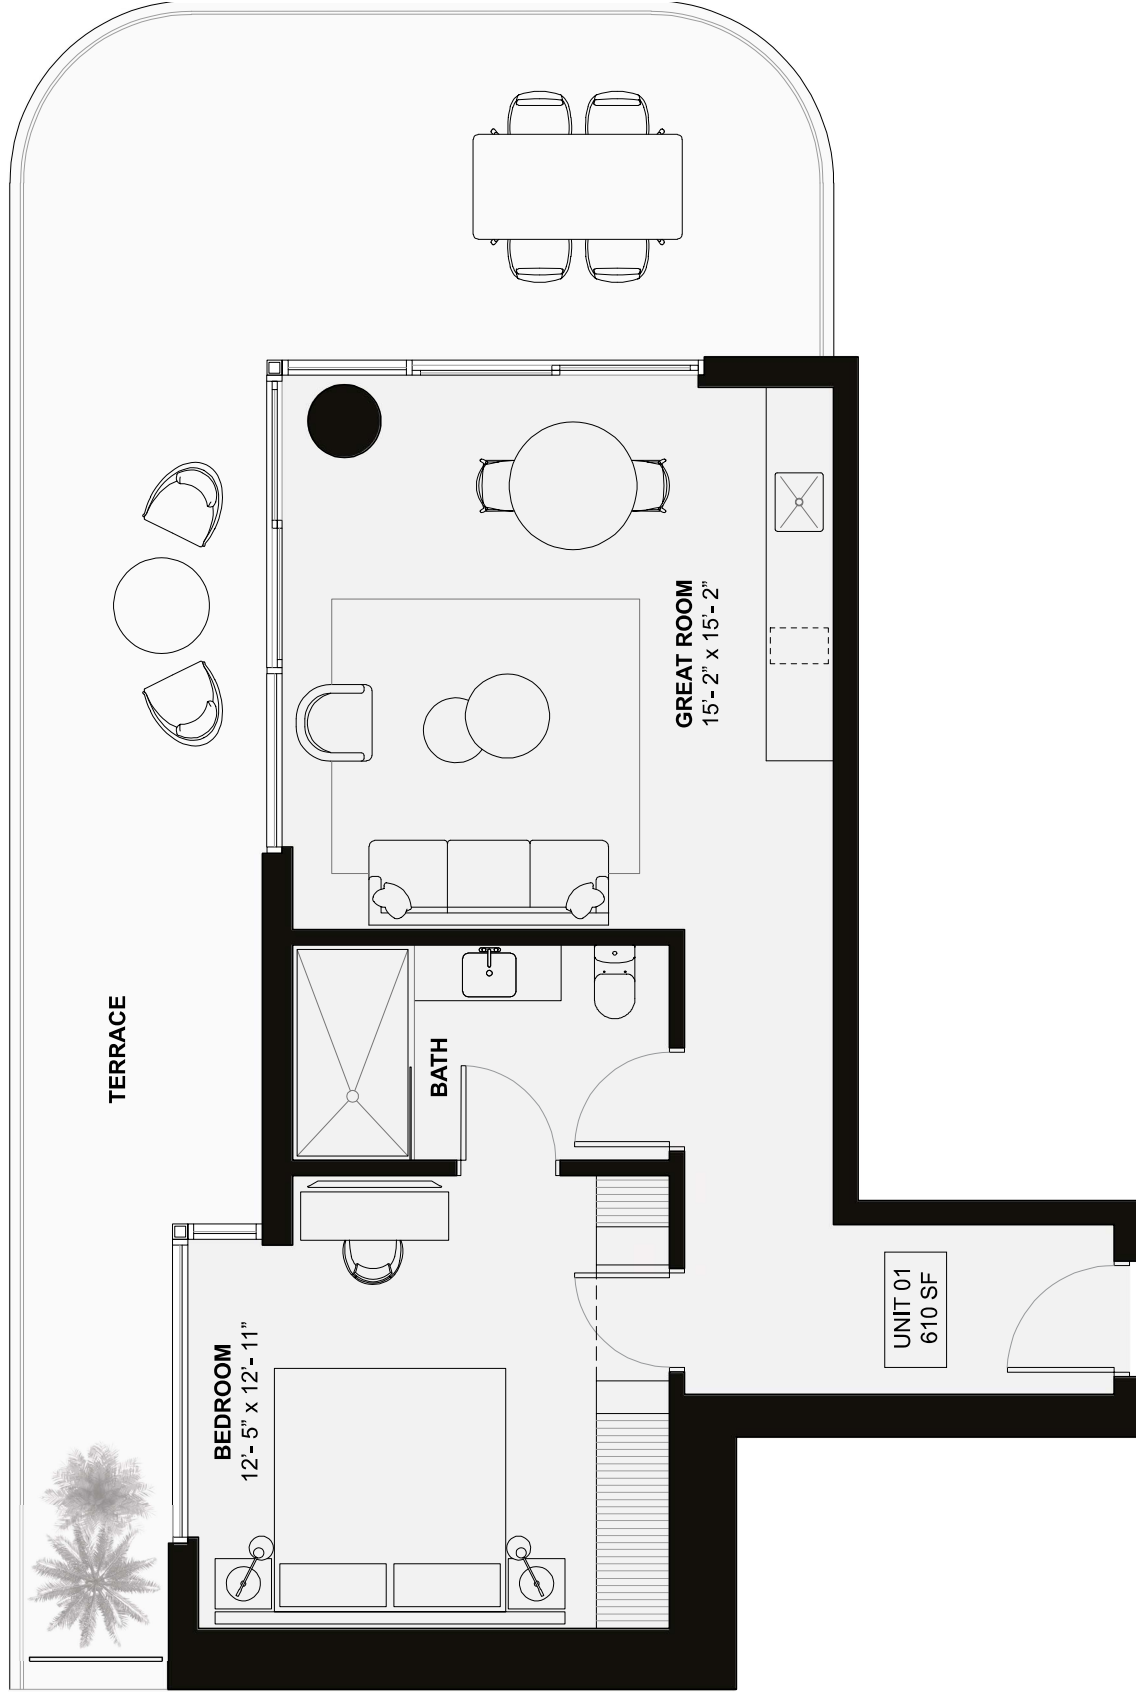

Panoramic water and skyline views

Top-floor Grande Suites with 11-foot ceiling height

Floor-to-ceiling impact windows and doors

Spacious terraces

Streamlined modern kitchens by Italkraft

Miele kitchen appliance suite

RESIDENCE 01

1 Bedroom
Interior 610 SF / 37 M²
Terrace
3th, 6th and 24th Floors 135 SF / 13 M²
7th - 33rd Floors 157 SF / 15 M²

RESIDENCE 03

1 Bedroom
Interior 540 SF / 50 M²
Terrace
3th, 6th and 24th Floors 125 SF / 12 M²
7th - 23rd Floors 127 SF / 12 M²

NORTH EAST

RESIDENCE 04

- 1 Bedroom
- Interior 540 SF / 50 M²
- Terrace
- 3th, 6th and 24th Floors 125 SF / 12 M²
- 7th - 23rd Floors 127 SF / 12 M²

EAST

UNIT 05
540 SF

GREAT ROOM
14'-6" x 17'-3"

BEDROOM
14' x 11'-4"