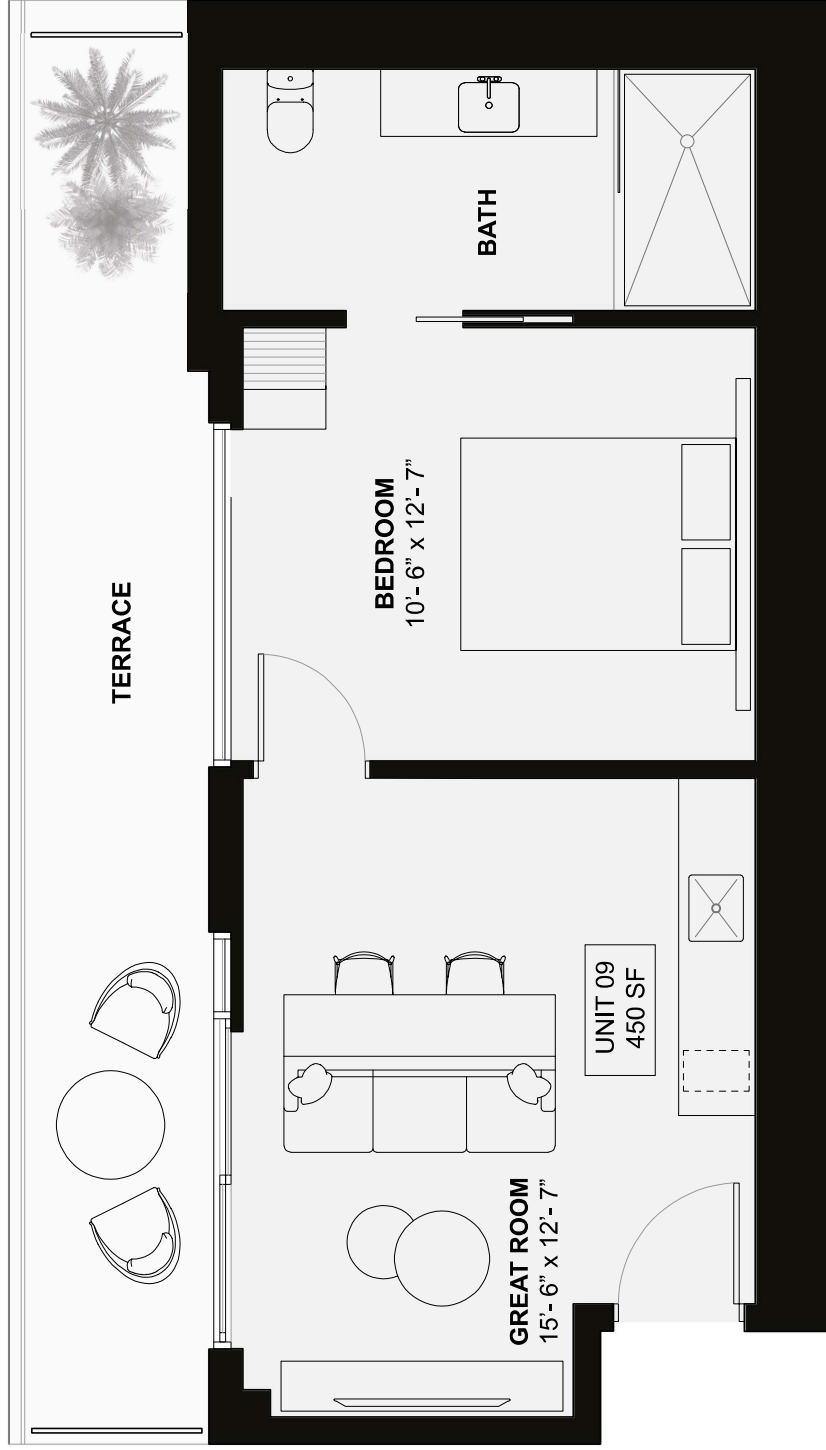

RESIDENCE 09

1 Bathroom
Interior 150 SF / 42 M²
Terrace
3th, 6th and 24th Floors 160 SF / 15 M²
7th - 23rd Floors 170 SF / 16 M²

WEST