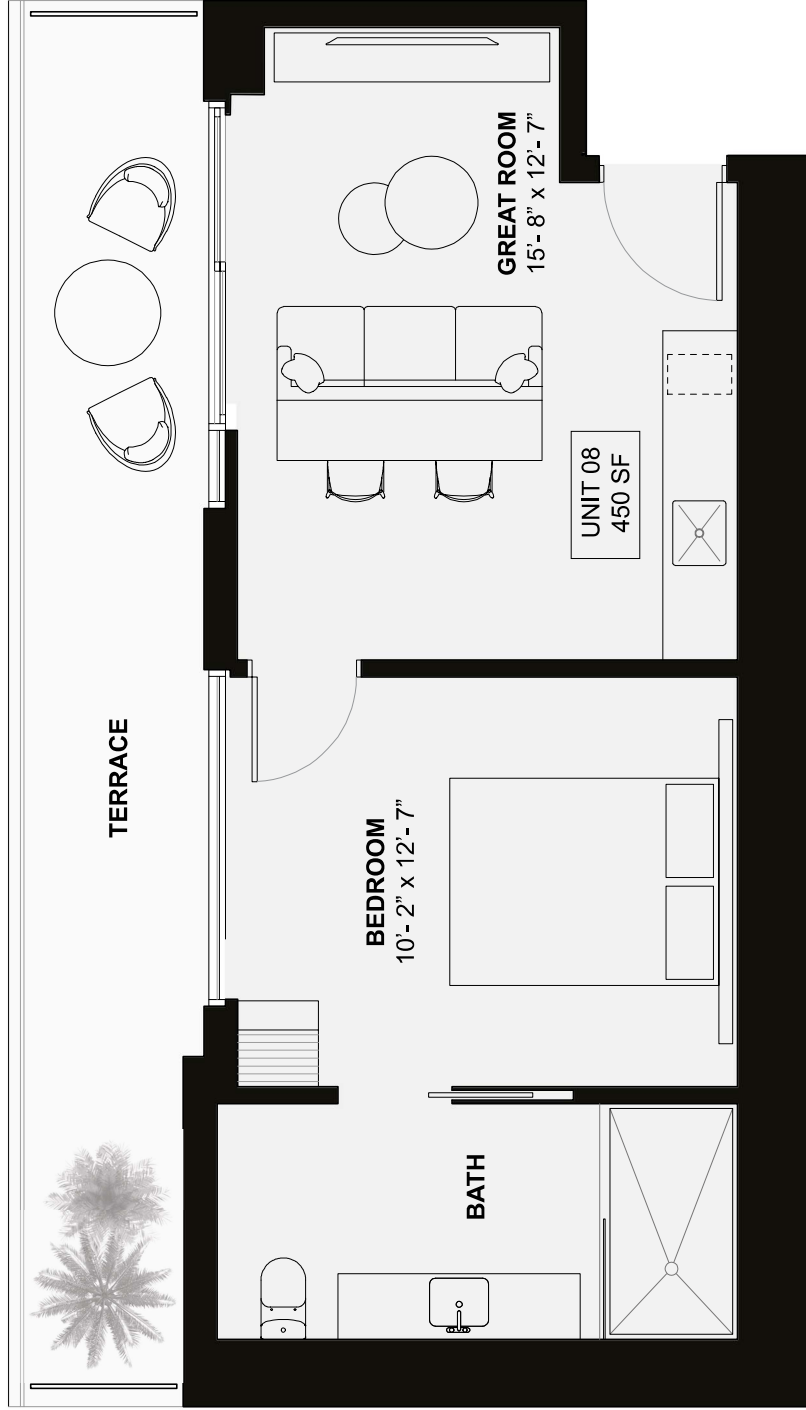

Panoramic water and skyline views

Top-floor Grande Suites with 11-foot ceiling height

Floor-to-ceiling impact windows and doors

Spacious terraces

Streamlined modern kitchens by Italkraft

Miele kitchen appliance suite

RESIDENCE 01

1 Bedroom
Interior 610 SF / 37 M²
Terrace
3th, 6th and 24th Floors 135 SF / 13 M²
7th - 33rd Floors 157 SF / 15 M²

RESIDENCE 03

1 Bedroom
Interior 540 SF / 50 M²
Terrace
3th, 6th and 24th Floors 125 SF / 12 M²
7th - 23rd Floors 127 SF / 12 M²

NORTH EAST

RESIDENCE 04

- 1 Bedroom
- Interior 540 SF / 50 M²
- Terrace
- 3th, 6th and 24th Floors 125 SF / 12 M²
- 7th - 23rd Floors 127 SF / 12 M²

EAST

UNIT 05
540 SF

GREAT ROOM
14'-6" x 17'-3"

BEDROOM
14' x 11'-4"

BATH

TERRACE

RESIDENCE 05

1 Bedroom
Interior 540 SF / 37 M²
Terrace
3th, 6th and 24th Floors 125 SF / 12 M²
7th - 33rd Floors 127 SF / 12 M²

SOUTH EAST

RESIDENCE 07

SOUTH WEST

- 1 Bedroom Interior 620 SF / 58 M²
- Terrace
- 3th, 6th and 24th Floors 45 SF / 40 M²
- 7th - 23rd Floors 35 SF / 33 M²